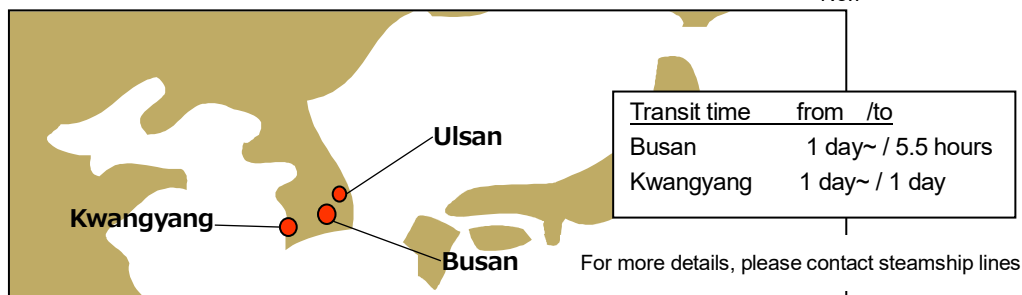

To/From Korea

■ Dong-Jin (KOREA)	FREQUENCY: every Tue /Sat	ROUTE OPENED IN September 1980
Hakata→Tokuyama→Moji→Busan→Moji→Tokuyama→Hakata→Busan→Hakata		
SHIPPING LINES & AGENTS: SOGO UNYU CO., LTD.		TEL : +81-92-663-3210
■ Camellia Line (JAPAN) *Cargo and Passenger RORO Vessel	FREQUENCY: every day	ROUTE OPENED IN December 1990
Hakata→Busan→Hakata		
SHIPPING LINES & AGENTS: GENEQ CORPORATION		TEL : +81-92-663-3015
■ MSC (SWITZERLAND)	FREQUENCY: every Tuesday	ROUTE OPENED IN July 2022
Hakata→Busan→Osaka→Kobe→Hakata		
SHIPPING LINES & AGENTS: HOLME RINGER & CO., LTD.		TEL : +81-92-271-1292
■ NAMSUNG (KOREA)	FREQUENCY: every Thursday	ROUTE OPENED IN February 2022
Hakata→Busan→Hiroshima→Iyomishima→Matsuyama→Imabari→Iyomishima→Mizushima→Hakata		
SHIPPING LINES & AGENTS: HAKATA KOUN CO., LTD.		TEL : +81-92-663-3131
■ CMA CGM Asia Shipping (SINGAPORE)	FREQUENCY: every Friday	ROUTE OPENED IN January 2023
Hakata→Kwangyang→Busan→Shibushi→Oita→Moji→Hakata		
SHIPPING LINES & AGENTS: CMA CGM JAPAN K.K. FUKUOKA BRANCH		TEL : +81-92-235-6750
NIPPON EXPRESS CO., LTD. FUKUOKA SHIPPING BRANCH		TEL : +81-92-663-3511
■ KMTC/NAMSUNG	FREQUENCY: every Saturday	ROUTE OPENED IN October 2023
Hakata→Kanazawa→Kushiro→Muroan→Tomakomai→Ishikari→Akita→Busan→Hakata		
SHIPPING LINES & AGENTS: NIPPON EXPRESS CO., LTD. FUKUOKA SHIPPING BRANCH		TEL : +81-92-663-3511
HAKATA KOUN CO., LTD.		TEL : +81-92-663-3131
■ MSC (SWITZERLAND)	FREQUENCY: every Friday	ROUTE OPENED IN May 2025
Hakata→Busan→Moji→Hakata		
SHIPPING LINES & AGENTS: HOLME RINGER & CO., LTD.		TEL : +81-92-271-1292
■ OCEAN NETWORK EXPRESS (JAPAN)	FREQUENCY: every Saturday	ROUTE OPENED IN April 2024
Hakata→Busan→Moji→Kobe→Osaka→Hakata		
SHIPPING LINES & AGENTS: HAKATA KOUN CO., LTD.		TEL : +81-92-663-3131
■ Heung-A (KOREA)	FREQUENCY: every Tue /Fri	ROUTE OPENED IN September 2025
Hakata→Busan→Hakata→Busan→Moji→Hakata		
SHIPPING LINES & AGENTS: NIPPON EXPRESS CO., LTD. FUKUOKA SHIPPING BRANCH		TEL : +81-92-663-3511
■ SINOKOR (KOREA)	FREQUENCY: every Tuesday	ROUTE OPENED IN February 2026
Hakata→Fukuyama→Mishimakawanoe→Takamatsu→Tokuyama→Busan→Hakata		
SHIPPING LINES & AGENTS: SANKYU INC. FUKUOKA BRANCH		TEL : +81-92-633-3960