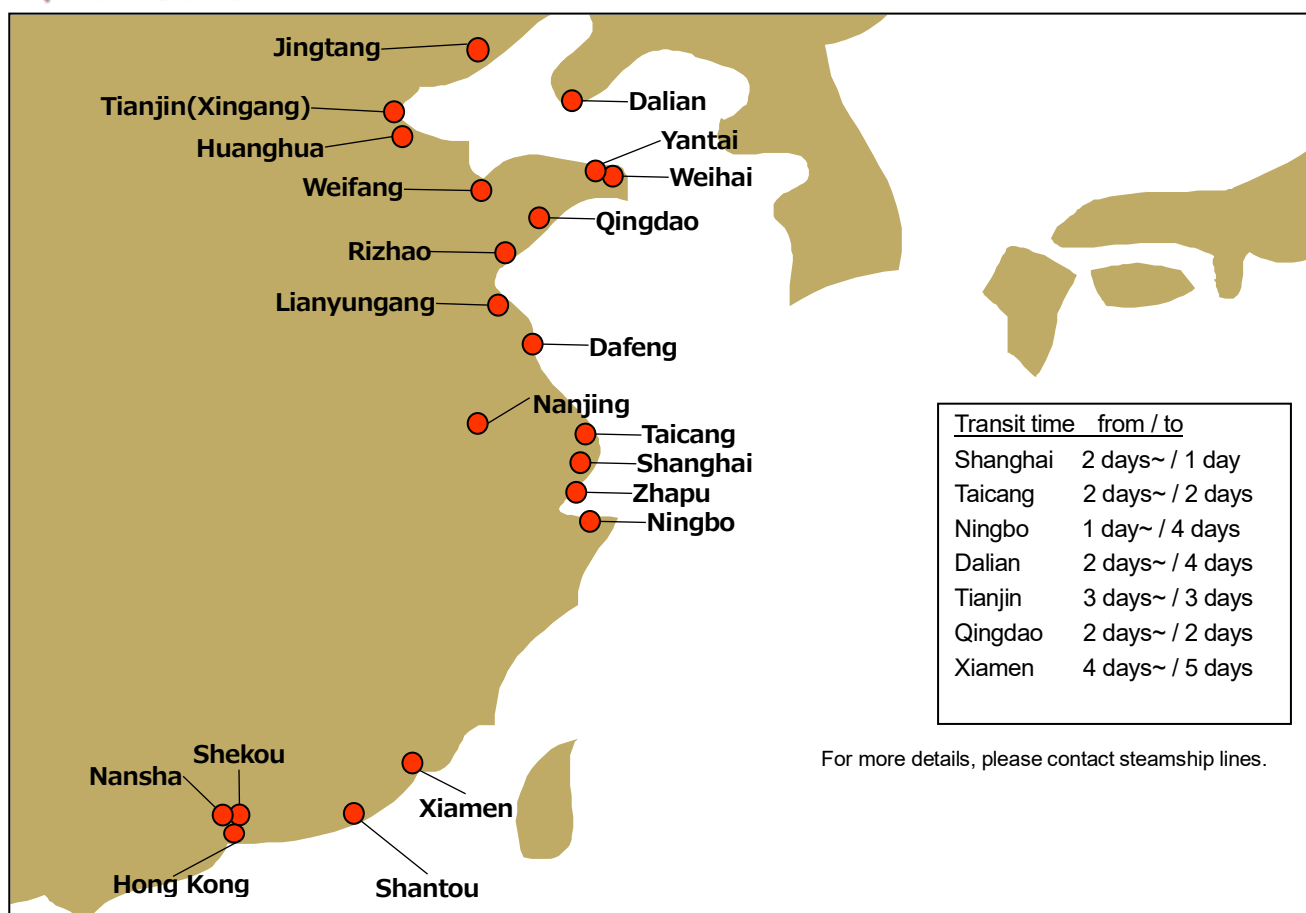

To/From China

■ Dong-Jin(KOREA)	FREQUENCY: every Thursday	ROUTE OPENED IN April 2005
Hakata→Hibiki→Busan→Ningbo→Shanghai→Hakata		
SHIPPING LINES & AGENTS: SOGO UNYU CO., LTD.		TEL: +81-92-663-3210
■ SITC (CHINA) / SINOTRANS (CHINA)	FREQUENCY: every Mon / Wed	ROUTE OPENED IN October 2007
Hakata→Moji→Tianjin→Yantai→Dalian→Hakata→Moji→Shanghai→Hakata		
SHIPPING LINES & AGENTS: SEAGATE CORPORATION FUKUOKA BRANCH NIPPON EXPRESS CO., LTD. FUKUOKA SHIPPING BRANCH		TEL: +81-92-271-5317 TEL: +81-92-663-3511
■ CCL (CHINA)	FREQUENCY: every Tuesday	ROUTE OPENED IN May 2008
Hakata→Weihai→Qingdao→Moji→Hakata		
SHIPPING LINES & AGENTS: SANKYU INC. FUKUOKA BRANCH		TEL: +81-92-633-3960
■ STAROCEAN MARINE (JAPAN)	FREQUENCY: every Tuesday	ROUTE OPENED IN December 2009
Hakata→Shanghai→Moji→Hakata		
SHIPPING LINES & AGENTS: SEAGATE CORPORATION FUKUOKA BRANCH		TEL: +81-92-271-5317
■ STAROCEAN MARINE (JAPAN)	FREQUENCY: every Tuesday	ROUTE OPENED IN April 2012
Hakata→Moji→Weihai→Dalian→Hakata		
SHIPPING LINES & AGENTS: SEAGATE CORPORATION FUKUOKA BRANCH		TEL: +81-92-271-5317
■ HASCO (CHINA)	FREQUENCY: every Thursday	ROUTE OPENED IN August 2013
Hakata→Moji→Shanghai→Taicang→Hakata		
SHIPPING LINES & AGENTS: SANKYU INC. FUKUOKA BRANCH		TEL: +81-92-633-3960