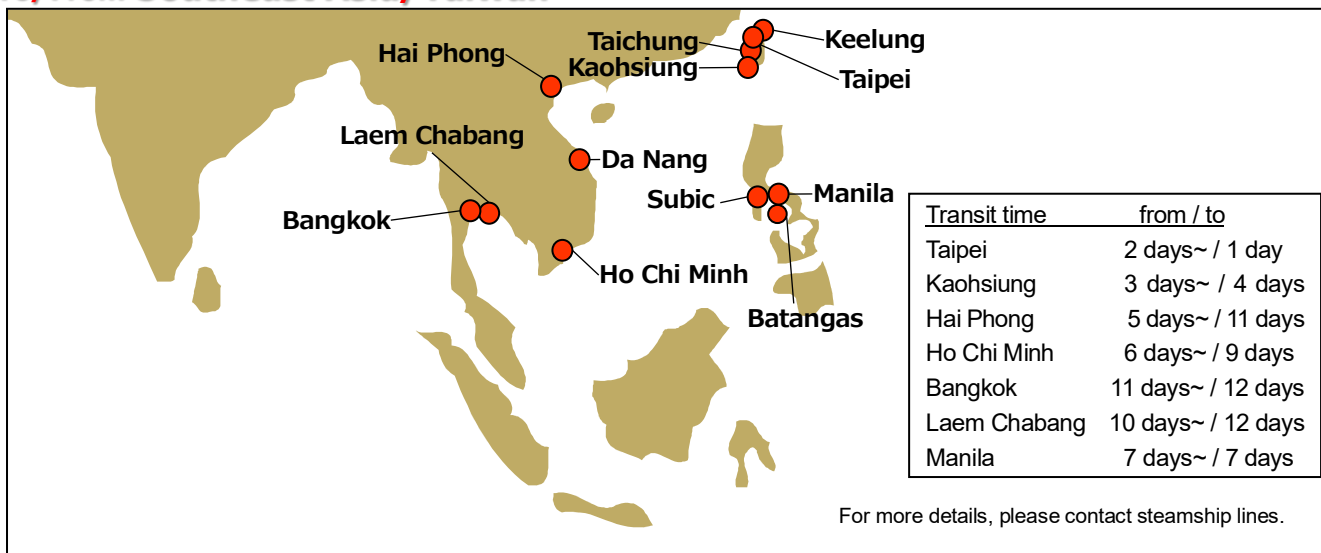

For more details,
please contact steamship lines.

Vancouver
Everett
Seattle

■SWIRE SHIPPING(SINGAPORE)	FREQUENCY: every other Saturday	ROUTE OPENED IN June 2014
Hakata→Osaka→Nagoya→Shimizu→Tokyo→Yokohama→Everett→Seattle→Vancouver→Busan→Hakata		
SHIPPING LINES & AGENTS: HOLME RINGER & CO., LTD.		TEL : +81-92-271-1292

To/From Southeast Asia/Taiwan

■ WAN HAI LINES (TAIWAN) / EVERGREEN (TAIWAN)

FREQUENCY:
every Sunday

ROUTE OPENED IN
March 2002

Hakata→Moji→Taipei→Taichung→Hong Kong→Kaohsiung→Taichung→Taipei→Kobe→Osaka→Hakata

LIST OF SHIPPING LINES

*Alphabetical sequence

● SITC Container Lines (CHINA)	...	SITC Container Lines Co., Ltd.
● SWIRE SHIPPING (SINGAPORE)	...	Swire Shipping Pte. Ltd.
● TCLC (CHINA)	...	Taichang Container Lines Co., Ltd.
● T.S. LINES (HONG KONG)	...	T.S. Lines Ltd.
● WAN HAI LINES (TAIWAN)	...	WAN HAI LINES LTD.
● YANG MING (TAIWAN)	...	Yang Ming Marine Transport Corporation

Directly Calling Ports of International Container Liner Routes TO/FROM PORT OF HAKATA

As of June 2026, 41 Ports in 8 Countries / Regions

● North America

·Canada	Vancouver
·United States	Everett, Seattle

● Oceania