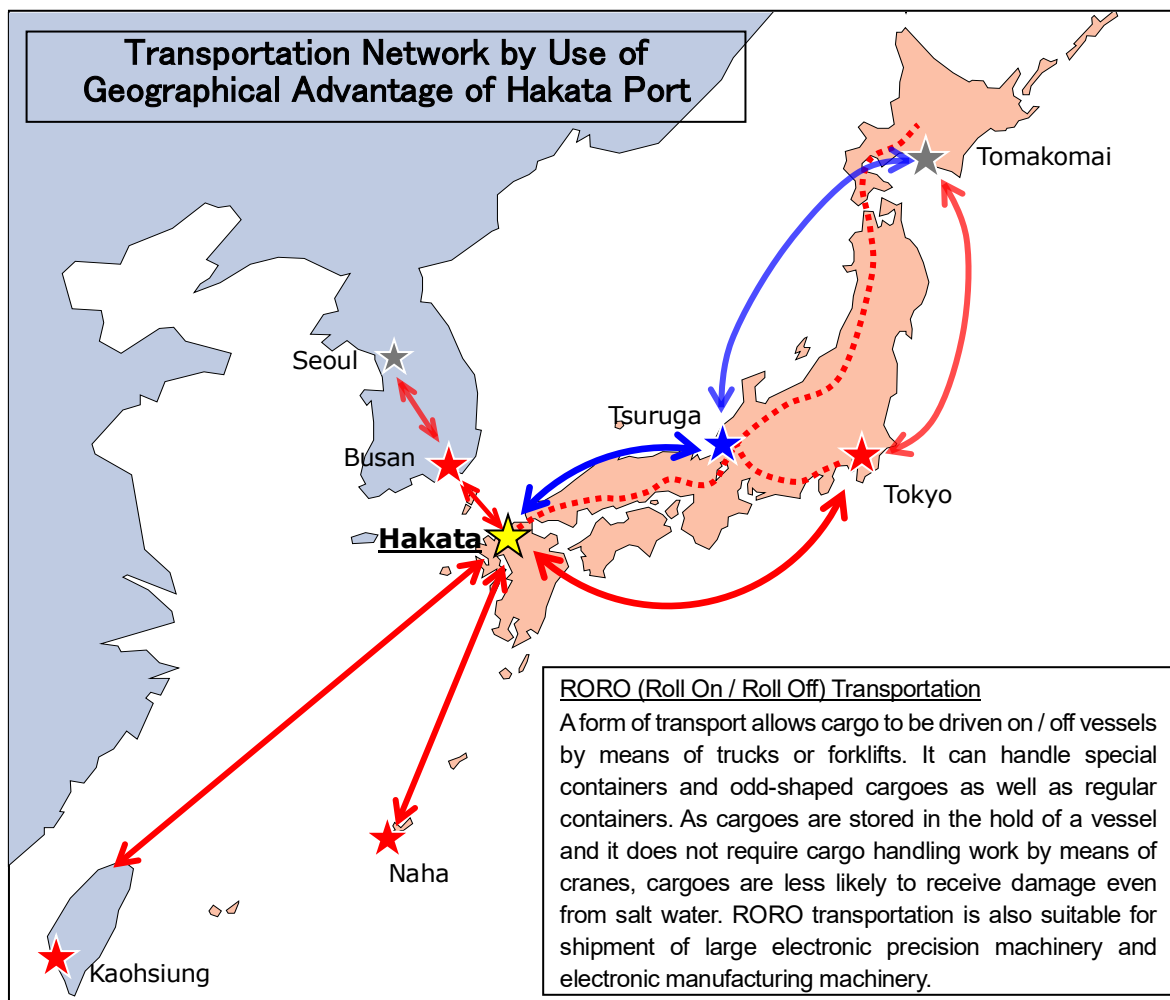

■ HAKATA CROSS SERVICE

SHIPPING LINES & AGENTS: NIPPON EXPRESS CO., LTD. FUKUOKA SHIPPING BRANCH TEL: +81-92-663-3511

■ RORO Service for Busan (Camellia Line)	Hakata→Busan→Hakata (5.5 hours)	FREQUENCY: every day
■ RORO Service for Kaohsiung (RKK Line)	Hakata→Kagoshima→Naha→Miyako→Ishigaki→ Kaohsiung→Naha→Hakata (3.5 days)	FREQUENCY: every week
■ RORO Service for Tokyo (NX Shipping/MOL Sunflower)	(Mon / Fri) Hakata→Iwakuni→Tokyo→Hakata (Wed) Hakata→Matsuyama→Tokyo→Hakata (Tue/Thu/Sat) Hakata→Oita→Tokyo→Hakata (33 hours from Tokyo, 36 hours to Tokyo)	FREQUENCY: every day except Sun
■ RORO Service for Naha (RKK Line)	Hakata→Kagoshima→Naha→Hakata (25 hours)	FREQUENCY: every day except Sun

* This international intermodal transport service can connect with other services such as RORO transport services for Tomakomai via Tokyo, land transport services for Seoul / Wuxi / Suzhou / Hangzhou / Hefei, and railway transport / trucking services which cover various parts of Japan. The service is also started to connect with domestic / international air transportation.

■ Liner Container Service to/from Naha SHIPPING LINES & AGENTS: Kamigumi Co., Ltd. +81-92-673-0376

■ Hakata-Naha Service (MKK LINE)	Hakata→Naha→Hakata (37 hours)	FREQUENCY: 6 services / week

■ Liner Container Service to/from Naha SHIPPING LINES & AGENTS: MarusanKaion CO., LTD. +81-92-674-1588

■ Hakata-Naha Service (MarusanKaion)	Hakata→Naha→Hakata (39 hours)	FREQUENCY: 3 services / week

■ Japan Sea RORO Service SHIPPING LINES & AGENTS: Kinkai Yusen Kaisha Ltd. +81-92-710-4401

■ Hakata-Tsuruga RORO Service	Hakata→Tsuruga→Hakata (19 hours)	FREQUENCY: 3 services / week

■ (Reference) Railway Service Japan Freight Railway Company +81-92-632-8254

■ Domestic Railway Service (JR Freight) +81-92-632-8254	To/From Hokkaido, Tohoku, Niigata, Hokuriku, Tokyo, Kanto, Kita-Kanto, Tokai, Himeji, Osaka and other parts of Japan (Sapporo: 43h, Tokyo: 18h, Osaka: 12h)	FREQUENCY: every day