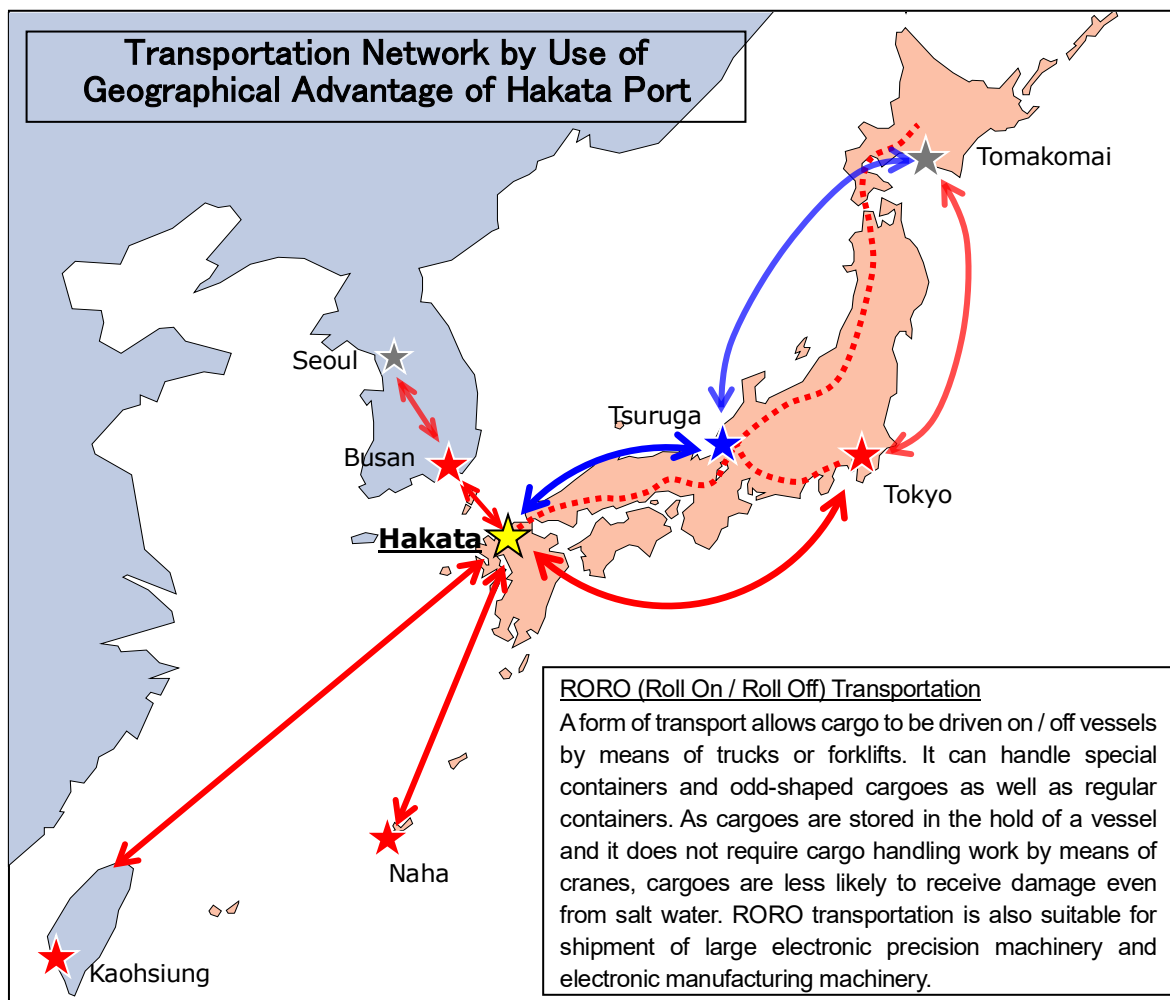

■ HAKATA CROSS SERVICE

SHIPPING LINES & AGENTS: NIPPON EXPRESS CO., LTD. FUKUOKA SHIPPING BRANCH TEL: +81-92-663-3511

■ RORO Service for Busan (Camellia Line)	Hakata→Busan→Hakata (5.5 hours)	FREQUENCY: every day
■ RORO Service for Kaohsiung (RKK Line)	Hakata→Kagoshima→Naha→Miyako→Ishigaki→ Kaohsiung→Naha→Hakata (3.5 days)	FREQUENCY: every week
■ RORO Service for Tokyo (NITTSU / MOL Ferry)	(Mon / Fri) Hakata→Iwakuni→Tokyo→Hakata (Wed) Hakata→Matsuyama→Tokyo→Hakata (Tue/Thu/Sat) Hakata→Oita→Tokyo→Omaezaki→Hakata (33 hours from Tokyo, 36 hours to Tokyo)	FREQUENCY: every day except Sun
■ RORO Service for Naha (RKK Line)	Hakata→Kagoshima→Naha→Hakata (25 hours)	FREQUENCY: every day except Sun

* This international intermodal transport service can connect with other services such as RORO transport services for Tomakomai via Tokyo, land transport services for Seoul / Wuxi / Suzhou / Hangzhou / Hefei, and railway transport / trucking services which cover various parts of Japan. The service is also started to connect with domestic / international air transportation.

■ Liner Container Service to/from Naha SHIPPING LINES & AGENTS: Kamigumi Co., Ltd. +81-92-673-0376

■ Hakata-Naha Service (MKK LINE)	Hakata→Naha→Hakata (37 hours)	FREQUENCY: 6 services / week

■ Liner Container Service to/from Naha SHIPPING LINES & AGENTS: MarusanKaion CO., LTD. +81-92-674-1588

■ Hakata-Naha Service (MarusanKaion)	Hakata→Naha→Hakata (39 hours)	FREQUENCY: 3 services / week

■ Japan Sea RORO Service SHIPPING LINES & AGENTS: Kinkai Yusen Kaisha Ltd. +81-92-710-4401

■ Hakata-Tsuruga RORO Service	Hakata→Tsuruga→Hakata (19 hours)	FREQUENCY: 3 services / week

■ (Reference) Railway Service Japan Freight Railway Company +81-92-632-8254

■ Domestic Railway Service (JR Freight) +81-92-632-8254	To/From Hokkaido, Tohoku, Niigata, Hokuriku, Tokyo, Kanto, Kita-Kanto, Tokai, Himeji, Osaka and other parts of Japan (Sapporo: 43h, Tokyo: 18h, Osaka: 12h)	FREQUENCY: every day