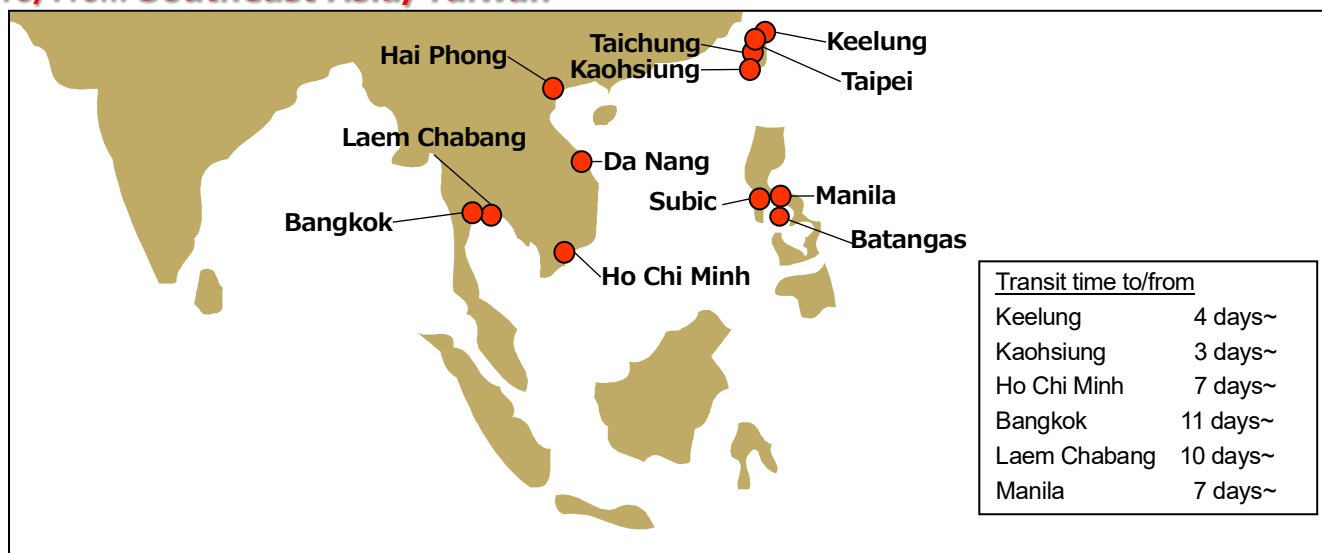

## To/From North America

<b>■SWIRE SHIPPING(SINGAPORE)</b>	FREQUENCY: every other Saturday	ROUTE OPENED IN June 2014
Hakata→Osaka→Nagoya→Shimizu→Tokyo→Yokohama→Everett→Seattle→Vancouver→Busan→Hakata		
SHIPPING LINES & AGENTS: HOLME RINGER & CO., LTD.		TEL : +81-92-271-1292

## To/From Southeast Asia/Taiwan

### ■ WAN HAI LINES (TAIWAN) / EVERGREEN (TAIWAN)

FREQUENCY:  
every Sunday

ROUTE OPENED IN  
March 2002

Hakata→Moji→Taipei→Taichung→Hong Kong→Kaohsiung→Taichung→Taipei→Kobe→Osaka→Hakata

SHIPPING LINES & AGENTS: GENEQ CORPORATION  
SOGO UNYU CO., LTD.

## LIST OF SHIPPING LINES

\*Alphabetical sequence

● SITC Container Lines (CHINA)	...	SITC Container Lines Co., Ltd.
● SWIRE SHIPPING (SINGAPORE)	...	Swire Shipping Pte. Ltd.
● TCLC (CHINA)	...	Taichang Container Lines Co., Ltd.
● T.S. LINES (HONG KONG)	...	T.S. Lines Ltd.
● WAN HAI LINES (TAIWAN)	...	WAN HAI LINES LTD.
● YANG MING (TAIWAN)	...	Yang Ming Marine Transport Corporation