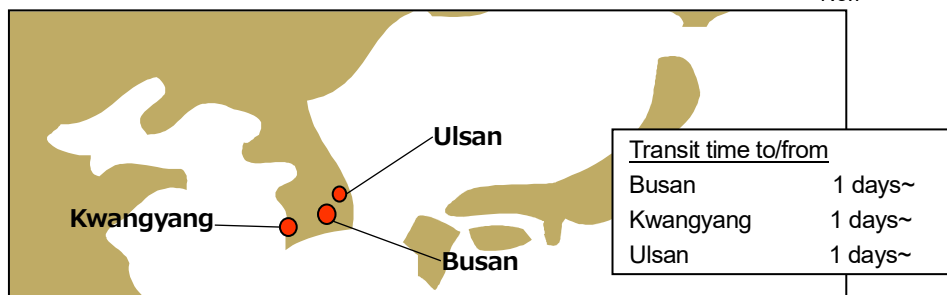

To/From Korea

■ Dong-Jin (KOREA)	FREQUENCY: every Tue /Sat	ROUTE OPENED IN September 1980
Hakata→Tokuyama→Moji→Busan→Moji→Tokuyama→Hakata→Busan→Hakata		
SHIPPING LINES & AGENTS: SOGO UNYU CO., LTD.		TEL : +81-92-663-3210
■ Camellia Line (JAPAN) *Cargo and Passenger RORO Vessel	FREQUENCY: every day	ROUTE OPENED IN December 1990
Hakata→Busan→Hakata		
SHIPPING LINES & AGENTS: GENEQ CORPORATION		TEL : +81-92-663-3015
■ MSC (SWITZERLAND)	FREQUENCY: every Tuesday	ROUTE OPENED IN July 2022
Hakata→Busan→Osaka→Kobe→Hakata		
SHIPPING LINES & AGENTS: HOLME RINGER & CO., LTD.		TEL : +81-92-271-1292
■ NAMSUNG (KOREA)	FREQUENCY: every Thursday	ROUTE OPENED IN February 2022
Hakata→Busan→Hiroshima→Iyomishima→Matsuyama→Imabari→Iyomishima→Mizushima→Hakata		
SHIPPING LINES & AGENTS: HAKATA KOUN CO., LTD.		TEL : +81-92-663-3131
■ CMA CGM Asia Shipping (SINGAPORE)	FREQUENCY: every Friday	ROUTE OPENED IN January 2023
Hakata→Kwangyang→Busan→Shibushi→Oita→Moji→Hakata		
SHIPPING LINES & AGENTS: CMA CGM JAPAN K.K. FUKUOKA BRANCH		TEL : +81-92-235-6750
NIPPON EXPRESS CO., LTD. FUKUOKA SHIPPING BRANCH		TEL : +81-92-663-3511
■ KMTC/NAMSUNG	FREQUENCY: every Saturday	ROUTE OPENED IN October 2023
Hakata→Kanazawa→Kushiro→Murooran→Tomakomai→Ishikari→Akita→Busan→Hakata		
SHIPPING LINES & AGENTS: NIPPON EXPRESS CO., LTD. FUKUOKA SHIPPING BRANCH		TEL : +81-92-663-3511
HAKATA KOUN CO., LTD.		TEL : +81-92-663-3131
■ MSC (SWITZERLAND)	FREQUENCY: every Friday	ROUTE OPENED IN May 2025
Hakata→Busan→Moji→Hakata		
SHIPPING LINES & AGENTS: HOLME RINGER & CO., LTD.		TEL : +81-92-271-1292
■ OCEAN NETWORK EXPRESS (JAPAN)	FREQUENCY: every Saturday	ROUTE OPENED IN April 2024
Hakata→Busan→Moji→Kobe→Osaka→Hakata		
SHIPPING LINES & AGENTS: HAKATA KOUN CO., LTD.		TEL : +81-92-663-3131
■ Heung-A (KOREA)	FREQUENCY: every Tue /Fri	ROUTE OPENED IN September 2025
Hakata→Busan→Hakata→Busan→Moji→Hakata		
SHIPPING LINES & AGENTS: NIPPON EXPRESS CO., LTD. FUKUOKA SHIPPING BRANCH		TEL : +81-92-663-3511
■ SINOKOR (KOREA)	FREQUENCY: every Tuesday	ROUTE OPENED IN February 2026
Hakata→Fukuyama→Mishimakawanoe→Takamatsu→Tokuyama→Busan→Hakata		
SHIPPING LINES & AGENTS: SANKYU INC. FUKUOKA BRANCH		TEL : +81-92-633-3960