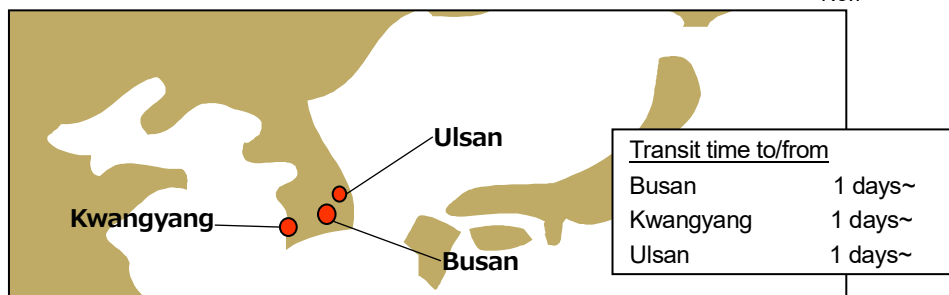

To/From Korea

■ Dong-Jin (KOREA)	FREQUENCY: every Tue./Sat	ROUTE OPENED IN September 1980
Hakata→Tokuyama→Moji→Busan→Moji→Tokuyama→Hakata→Busan→Hakata		
SHIPPING LINES & AGENTS: SOGO UNYU CO., LTD.		TEL: +81-92-663-3210
■ Camellia Line (JAPAN) *Cargo and Passenger RORO Vessel	FREQUENCY: every day	ROUTE OPENED IN December 1990
Hakata→Busan→Hakata		
SHIPPING LINES & AGENTS: GENEQ CORPORATION		TEL: +81-92-663-3015
■ MSC (SWITZERLAND)	FREQUENCY: every Tuesday	ROUTE OPENED IN July 2022
Hakata→Busan→Osaka→Kobe→Hakata		
SHIPPING LINES & AGENTS: HOLME RINGER & CO., LTD.		TEL: +81-92-271-1292
■ NAMSUNG (KOREA)	FREQUENCY: every Thursday	ROUTE OPENED IN February 2022
Hakata→Busan→Hiroshima→Iyomishima→Matsuyama→Imabari→Iyomishima→Mizushima→Hakata		
SHIPPING LINES & AGENTS: HAKATA KOUN CO., LTD.		TEL: +81-92-663-3131
■ CMA CGM Asia Shipping (SINGAPORE)	FREQUENCY: every Friday	ROUTE OPENED IN January 2023
Hakata→Kwangyang→Busan→Shibushi→Oita→Moji→Hakata		
SHIPPING LINES & AGENTS: CMA CGM JAPAN K.K. FUKUOKA BRANCH		TEL: +81-92-235-6750
NIPPON EXPRESS CO., LTD. FUKUOKA SHIPPING BRANCH		TEL: +81-92-663-3511
■ KMTC/NAMSUNG	FREQUENCY: every Saturday	ROUTE OPENED IN October 2023
Hakata→Kanazawa→Kushiro→Muroran→Tomakomai→Ishikari→Akita→Busan→Hakata		
SHIPPING LINES & AGENTS: NIPPON EXPRESS CO., LTD. FUKUOKA SHIPPING BRANCH		TEL: +81-92-663-3511
HAKATA KOUN CO., LTD.		TEL: +81-92-663-3131
■ MSC (SWITZERLAND)	FREQUENCY: every Friday	ROUTE OPENED IN May 2025
Hakata→Busan→Moji→Hakata		
SHIPPING LINES & AGENTS: HOLME RINGER & CO., LTD.		TEL: +81-92-271-1292
■ OCEAN NETWORK EXPRESS (JAPAN)	FREQUENCY: every Monday	ROUTE OPENED IN April 2024
Hakata→Busan→Moji→Kobe→Osaka→Hakata		
SHIPPING LINES & AGENTS: HAKATA KOUN CO., LTD.		TEL: +81-92-663-3131
■ Heung-A (KOREA)	FREQUENCY: every Tue./Fri	ROUTE OPENED IN September 2025
Hakata→Busan→Hakata→Busan→Moji→Hakata		
SHIPPING LINES & AGENTS: NIPPON EXPRESS CO., LTD. FUKUOKA SHIPPING BRANCH		TEL: +81-92-663-3511
■ SINOKOR (KOREA)	FREQUENCY: every Tuesday	ROUTE OPENED IN February 2026
Hakata→Fukuyama→Mishimakawanoe→Takamatsu→Tokuyama→Busan→Hakata		
SHIPPING LINES & AGENTS: SANKYU INC. FUKUOKA BRANCH		TEL: +81-92-633-3960