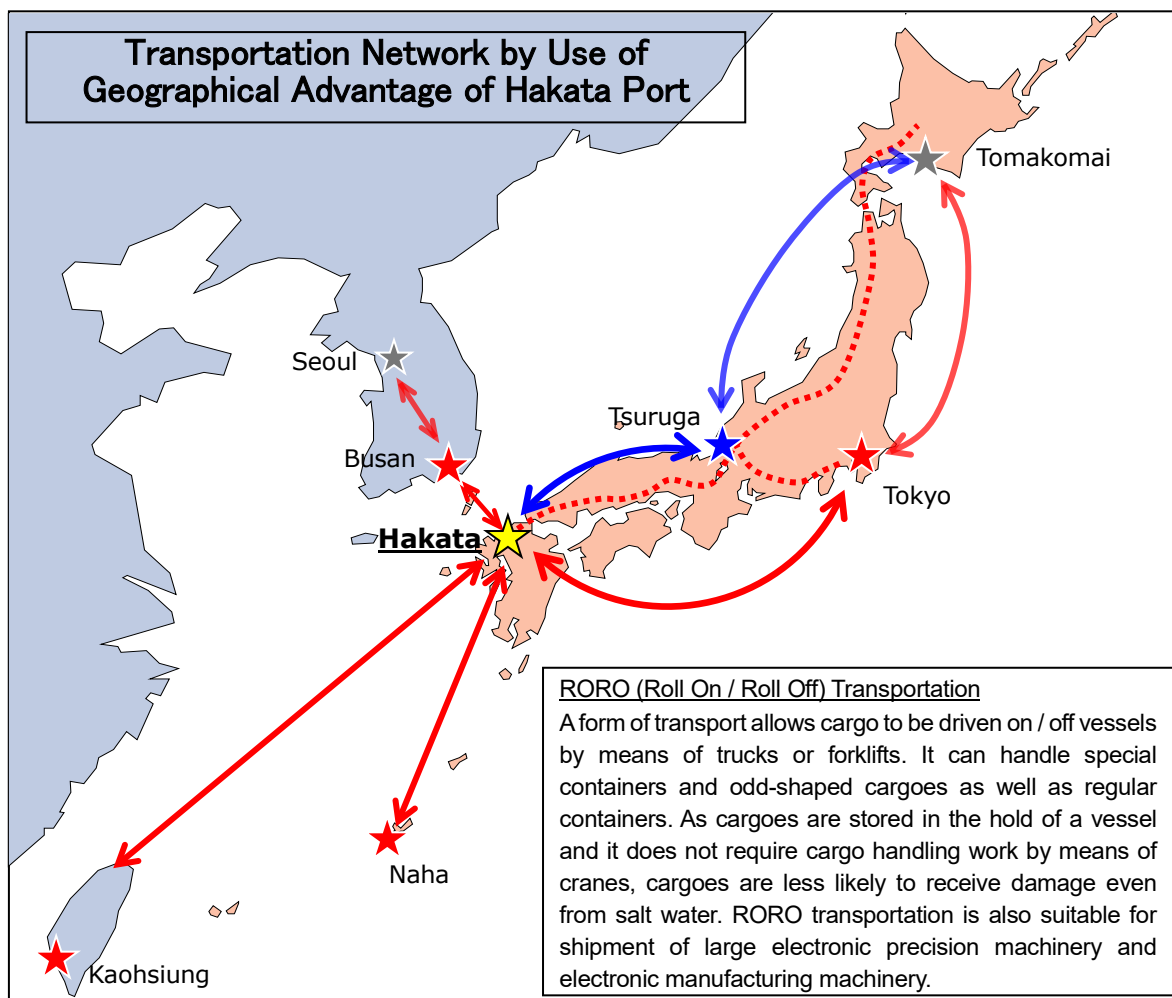

■ OCEAN NETWORK EXPRESS (JAPAN)	FREQUENCY: every Monday	ROUTE OPENED IN April 2024
Hakata→Busan→Moji→Kobe→Osaka→Hakata		
SHIPPING LINES & AGENTS: HOLME RINGER & CO., LTD.		TEL : +81-92-271-1292

■ HAKATA CROSS SERVICE

SHIPPING LINES & AGENTS: NIPPON EXPRESS CO., LTD. FUKUOKA SHIPPING BRANCH TEL : +81-92-663-3511

■ RORO Service for Busan (Camellia Line)	Hakata→Busan→Hakata (5.5 hours)	FREQUENCY: every day
■ RORO Service for Kaohsiung (RKK Line)	Hakata→Kagoshima→Naha→Miyako→Ishigaki→Kaohsiung→Naha→Hakata (3.5 days)	FREQUENCY: every week
■ RORO Service for Tokyo (NITTSU / MOL Ferry)	(Mon / Fri) Hakata→Iwakuni→Tokyo→Hakata (Wed) Hakata→Matsuyama→Tokyo→Hakata (Tue/Thu/Sat) Hakata→Oita→Tokyo→Omaezaki→Hakata (33 hours from Tokyo, 36 hours to Tokyo)	FREQUENCY: every day except Sun
■ RORO Service for Naha (RKK Line)	Hakata→Naha→Hakata (25 hours)	FREQUENCY: every day except Sun

* This international intermodal transport service can connect with other services such as RORO transport services for Tomakomai via Tokyo, land transport services for Seoul / Wuxi / Suzhou / Hangzhou / Hefei, and railway transport / trucking services which cover various parts of Japan. The service is also started to connect with domestic / international air transportation.

■ Liner Container Service to/from Naha SHIPPING LINES & AGENTS: Kamigumi Co., Ltd. +81-92-673-0376

■ Hakata-Naha Service (MKK LINE)	Hakata→Naha→Hakata (37 hours)	FREQUENCY: 6 services / week

■ Liner Container Service to/from Naha SHIPPING LINES & AGENTS: MarusanKaiun CO., LTD. +81-92-674-1588

■ Hakata-Naha Service (MarusanKaiun)	Hakata→Naha→Hakata (39 hours)	FREQUENCY: 3 services / week