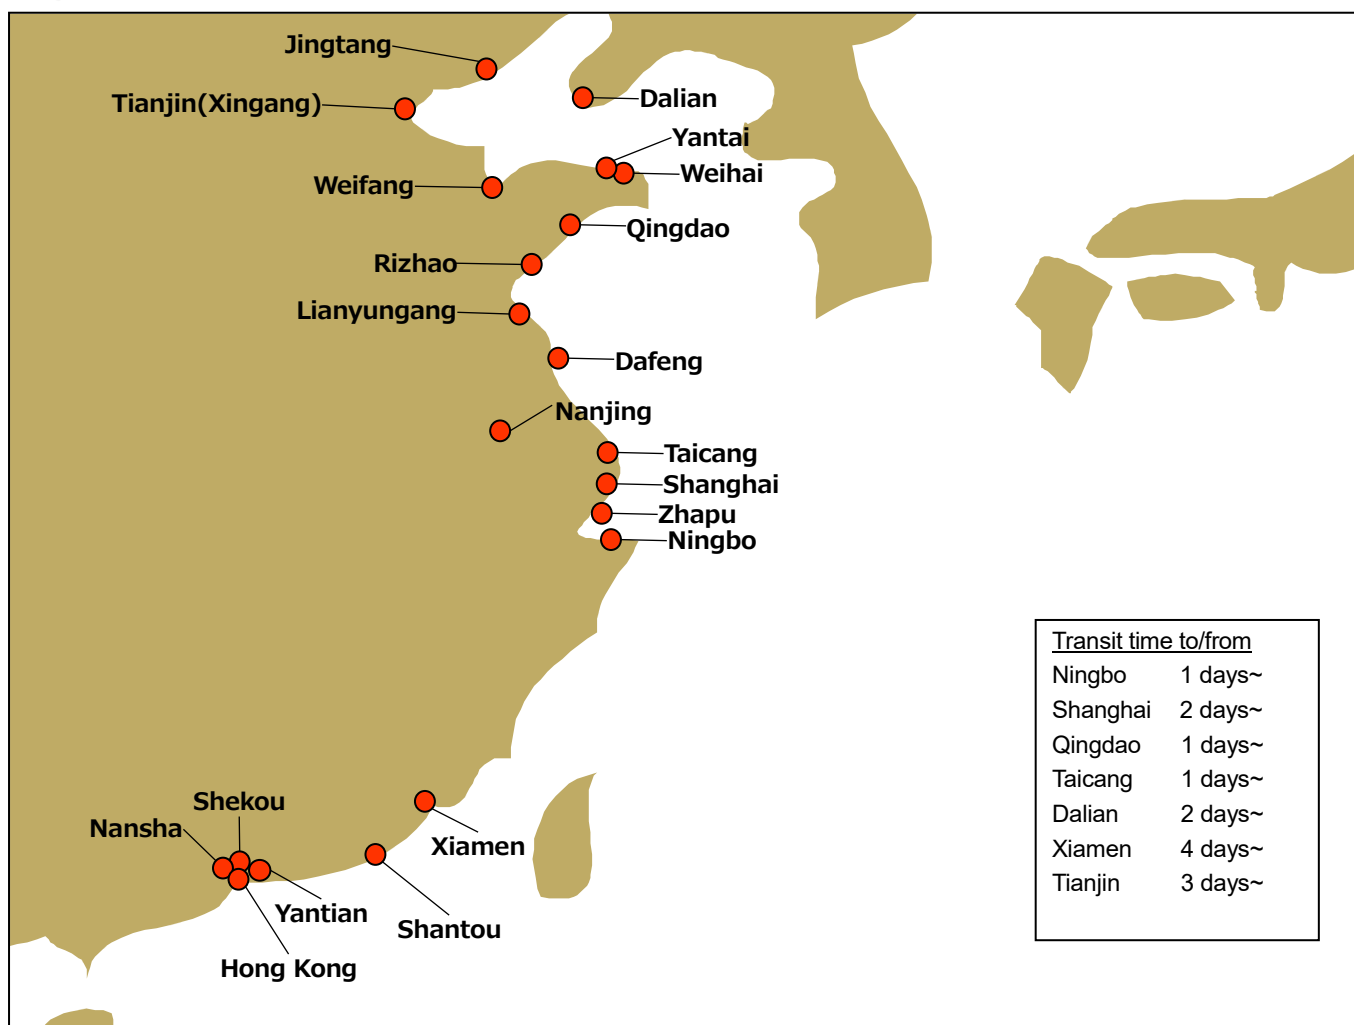

To/From China

■ Dong-Jin(KOREA)	FREQUENCY: every Thursday	ROUTE OPENED IN April 2005
Hakata→Hibiki→Busan→Ningbo→Shanghai→Hakata		
SHIPPING LINES & AGENTS: SOGO UNYU CO., LTD.		TEL: +81-92-663-3210
■ SITC (CHINA) / SINOTRANS (CHINA)	FREQUENCY: every Mon / Wed	ROUTE OPENED IN October 2007
Hakata→Moji→Tianjin→Yantai→Dalian→Hakata→Moji→Shanghai→Hakata		
SHIPPING LINES & AGENTS: SEAGATE CORPORATION FUKUOKA BRANCH NIPPON EXPRESS CO., LTD. FUKUOKA SHIPPING BRANCH		TEL: +81-92-271-5317 TEL: +81-92-663-3511
■ CCL (CHINA)	FREQUENCY: every Tuesday	ROUTE OPENED IN May 2008
Hakata→Weihai→Qingdao→Moji→Hakata		
SHIPPING LINES & AGENTS: SANKYU INC. FUKUOKA BRANCH		TEL: +81-92-633-3960
■ STAROCEAN MARINE (CHINA)	FREQUENCY: every Tuesday	ROUTE OPENED IN December 2009
Hakata→Shanghai→Moji→Hakata		
SHIPPING LINES & AGENTS: HAKATA KOUN CO., LTD.		TEL: +81-92-663-3131
■ STAROCEAN MARINE (JAPAN)	FREQUENCY: every Tuesday	ROUTE OPENED IN April 2012
Hakata→Moji→Weihai→Dalian→Hakata		
SHIPPING LINES & AGENTS: HAKATA KOUN CO., LTD.		TEL: +81-92-663-3131