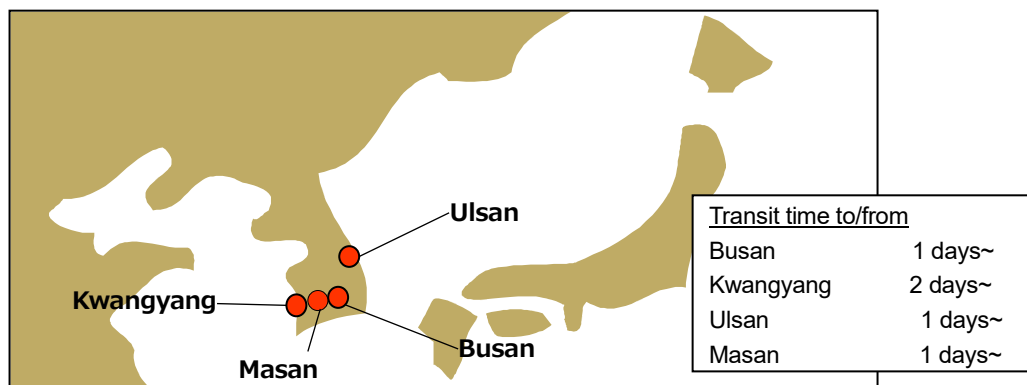

To/From Korea

■ Dong-Jin (KOREA)	FREQUENCY: every Tue /Sat	ROUTE OPENED IN September 1980
Hakata→Tokuyama→Moji→Busan→Moji→Tokuyama→Hakata→Busan→Hakata		
SHIPPING LINES & AGENTS: SOGO UNYU CO., LTD.		TEL : +81-92-663-3210
■ Camellia Line (JAPAN) *Cargo and Passenger RORO Vessel	FREQUENCY: every day	ROUTE OPENED IN December 1990
Hakata→Busan→Hakata		
SHIPPING LINES & AGENTS: GENEQ CORPORATION		TEL : +81-92-663-3015
■ Hapag-Lloyd (GERMANY)	FREQUENCY: every Sun /Fri	ROUTE OPENED IN September 2009
Hakata→Yokohama→Nagoya→Kobe→Hakata→Busan→Hakata		
SHIPPING LINES & AGENTS: NIPPON EXPRESS CO., LTD. FUKUOKA SHIPPING BRANCH		TEL : +81-92-663-3511
■ SINOKOR (KOREA)	FREQUENCY: every Tuesday	ROUTE OPENED IN December 2015
Hakata→Moji→Oita→Shibushi→Kochi→Hibiki→Kwangyang→Busan→Hakata		
SHIPPING LINES & AGENTS: SEAGATE CORPORATION FUKUOKA BRANCH		TEL : +81-92-271-5317
■ Heung-A (KOREA)	FREQUENCY: every Tue/Fri	ROUTE OPENED IN February 2022
Hakata→Busan→Masan→Shimonoseki→Moji→Hakata		
SHIPPING LINES & AGENTS: NIPPON EXPRESS CO., LTD. FUKUOKA SHIPPING BRANCH		TEL : +81-92-663-3511
■ MSC (SWITZERLAND)	FREQUENCY: every Tuesday	ROUTE OPENED IN July 2022
Hakata→Busan→Osaka→Kobe→Hakata		
SHIPPING LINES & AGENTS: HOLME RINGER & CO., LTD.		TEL : +81-92-271-1292
■ NAMSUNG (KOREA)	FREQUENCY: every Tuesday	ROUTE OPENED IN February 2022
Hakata→Busan→Hiroshima→Iyomishima→Matsuyama→Imabari→Iyomishima→Mizushima→Hakata		
SHIPPING LINES & AGENTS: HAKATA KOUN CO., LTD.		TEL : +81-92-663-3131
■ CMA CGM Asia Shipping (SINGAPORE)	FREQUENCY: every Saturday	ROUTE OPENED IN January 2023
Hakata→Busan→Shibushi→Hososhima→Oita→Moji→Hakata		
SHIPPING LINES & AGENTS: Seiho Kaiun		TEL : +81-92-283-2210
■ KMTC/NAMSUNG	FREQUENCY: every Saturday	ROUTE OPENED IN October 2023
Hakata→Kanazawa→Kushiro→Muroran→Tomakomai→Ishikari→Akita→Busan→Hakata		
SHIPPING LINES & AGENTS: NIPPON EXPRESS CO., LTD. FUKUOKA SHIPPING BRANCH		TEL : +81-92-663-3511
HAKATA KOUN CO., LTD.		TEL : +81-92-663-3131
■ MSC (SWITZERLAND)	FREQUENCY: every Friday	ROUTE OPENED IN December 2023
Hakata→Busan→Tokyo→Osaka→Kobe→Hakata		
SHIPPING LINES & AGENTS: HAKATA KOUN CO., LTD.		TEL : +81-92-663-3131