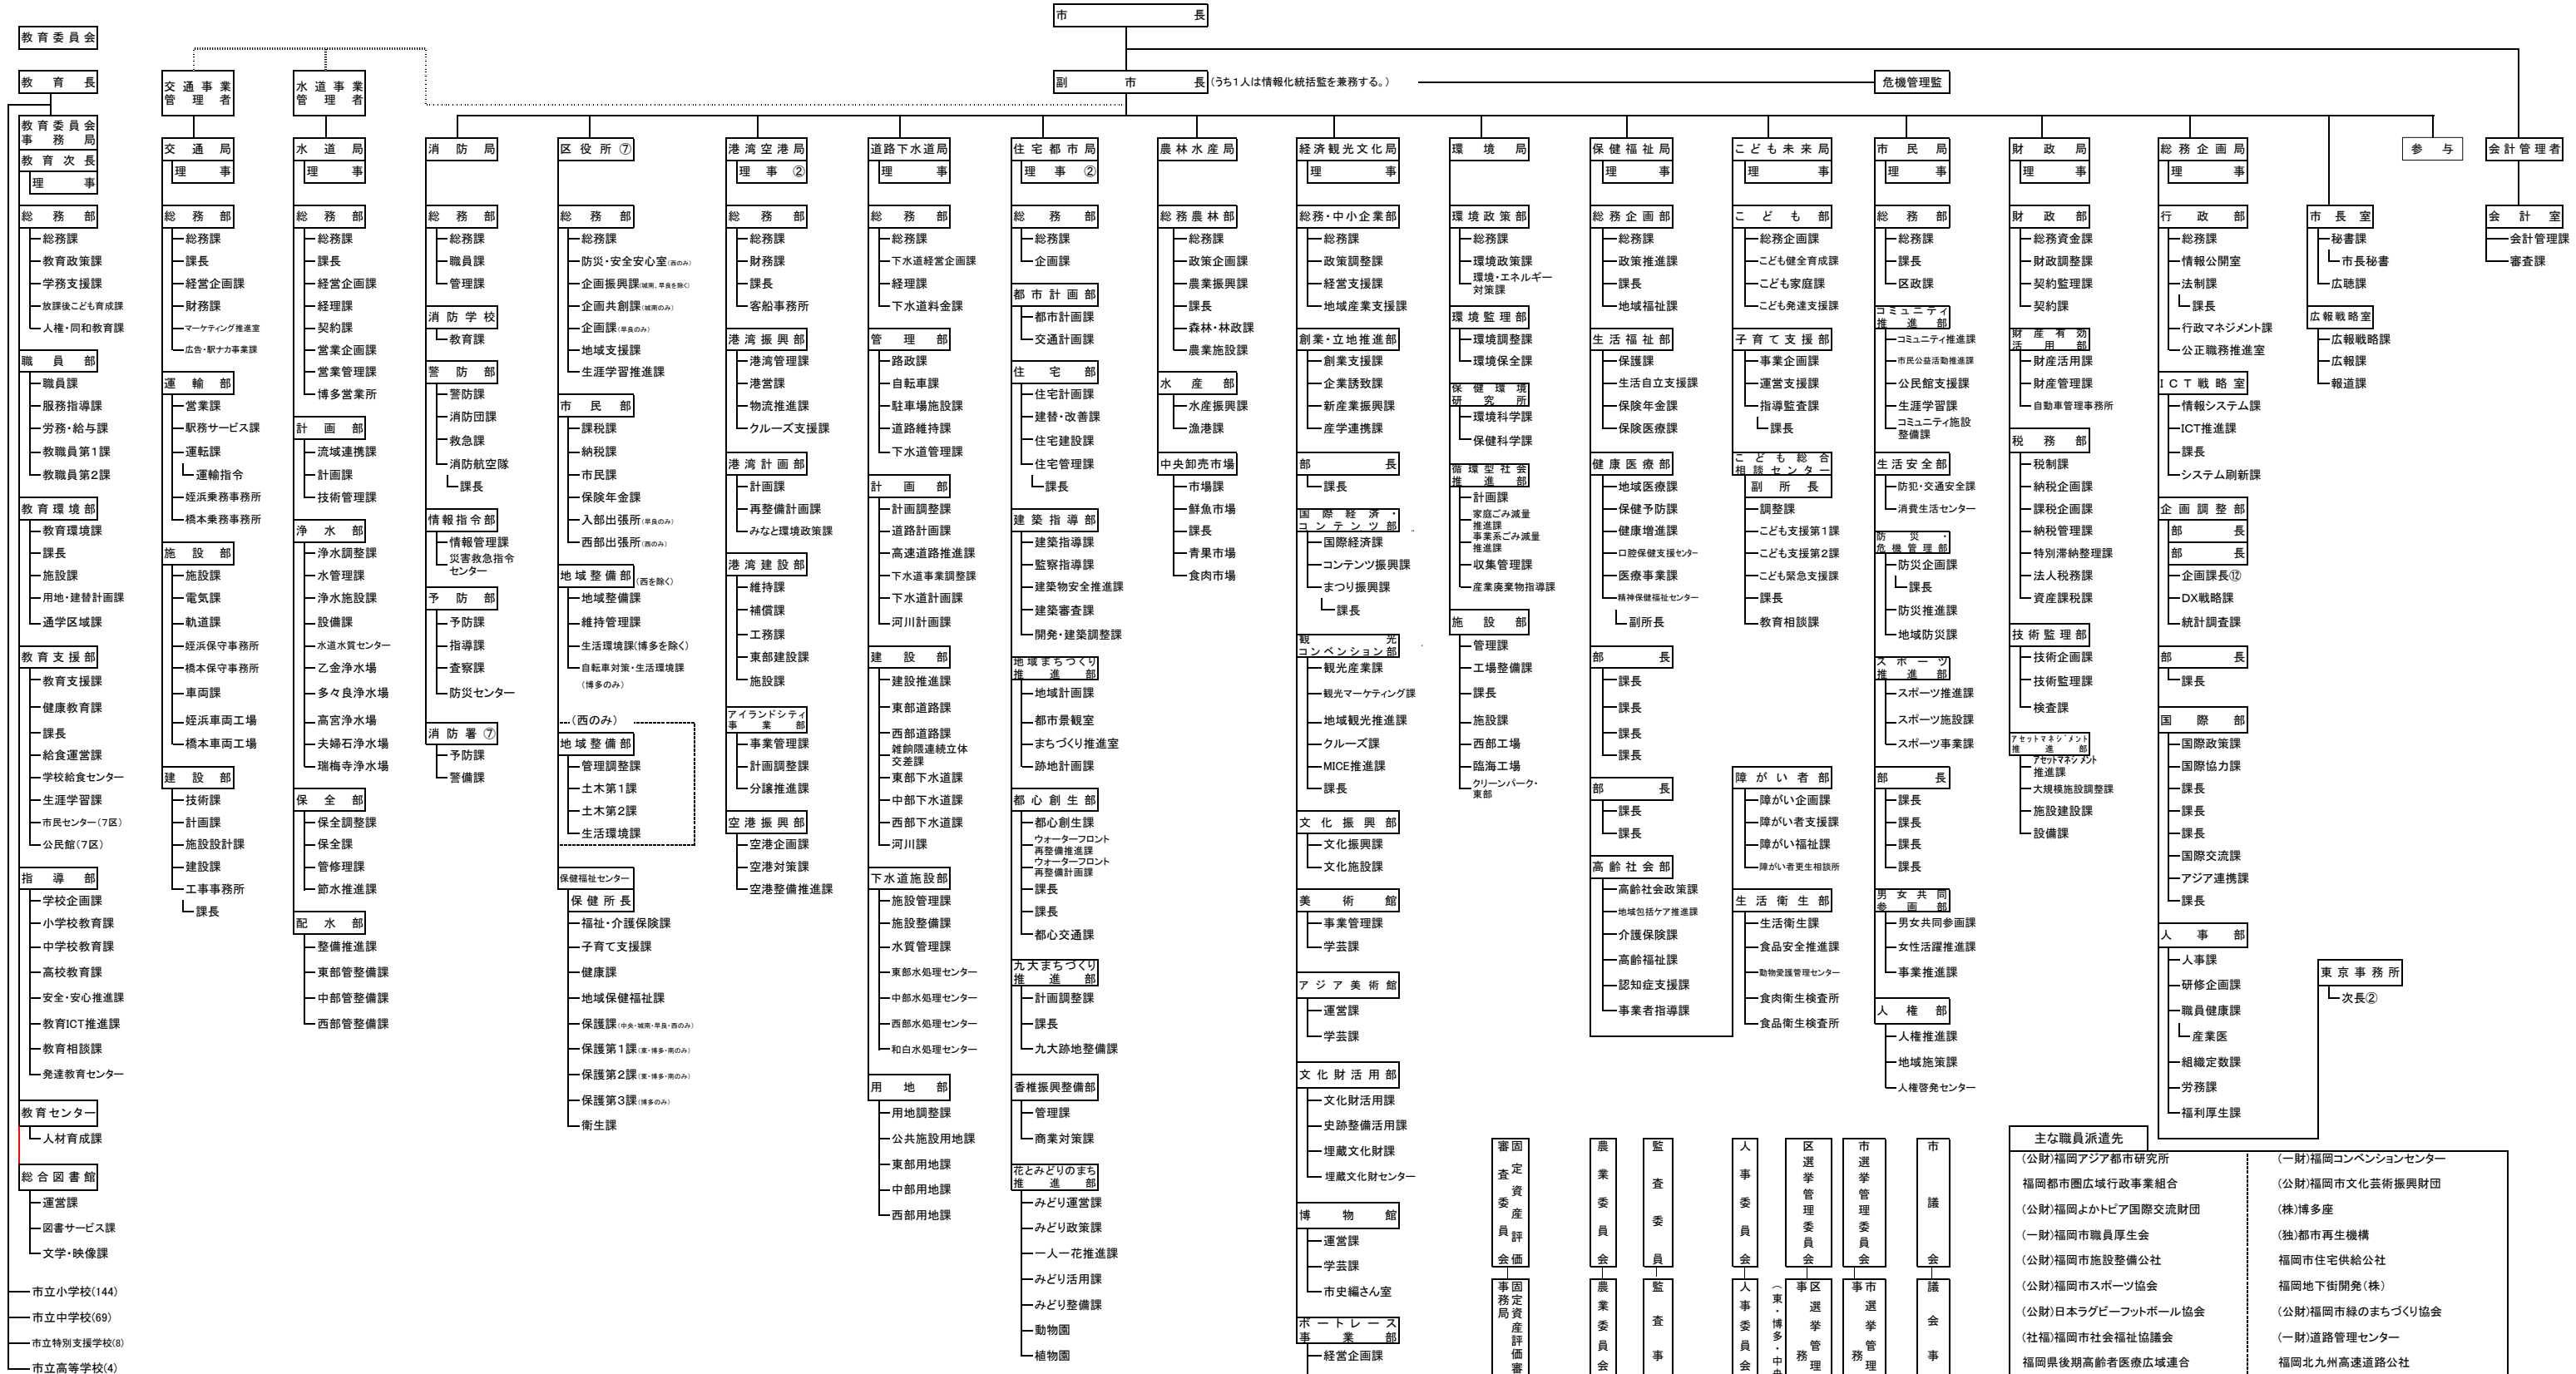

福岡市の組織

令和3年4月1日現在

Table listing 'Main Staff Dispatch' (主な職員派遣先) with columns for the organization name and the specific department or position where staff are dispatched.