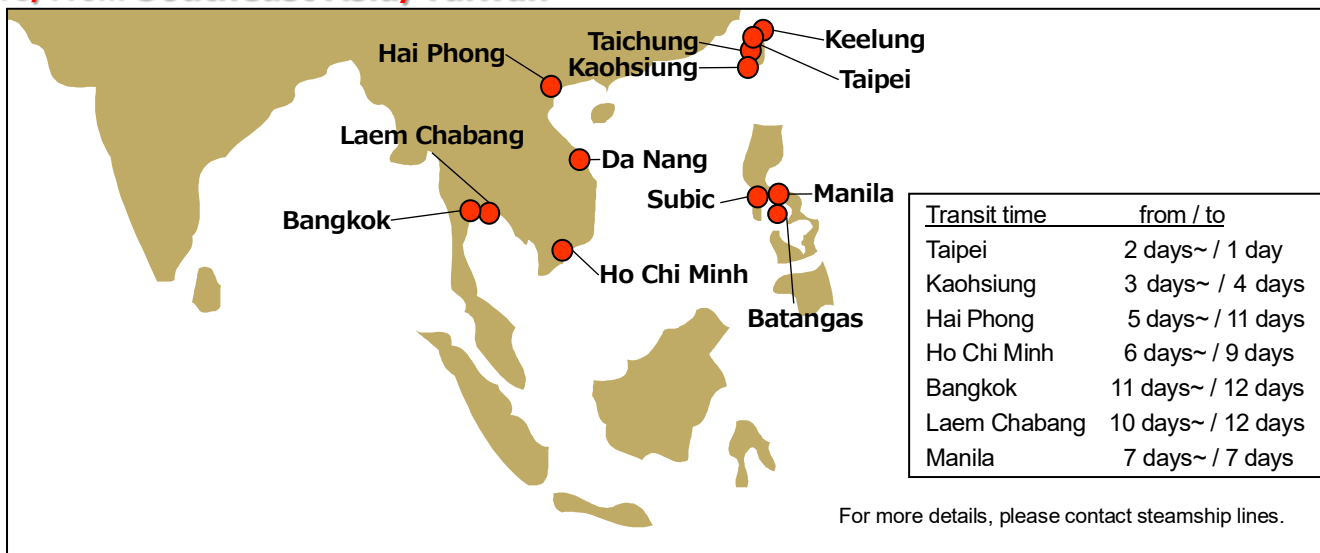

## To/From North America

Transit time	from / to
Seattle	22 days~ / 19 days
Vancouver	20 days~ / 21 days

For more details,  
please contact steamship lines.

Vancouver  
Everett  
Seattle

<b>■SWIRE SHIPPING(SINGAPORE)</b>	FREQUENCY: every other Saturday	ROUTE OPENED IN June 2014
Hakata→Osaka→Nagoya→Shimizu→Tokyo→Yokohama→Everett→Seattle→Vancouver→Busan→Hakata		
SHIPPING LINES & AGENTS: HOLME RINGER & CO., LTD.		TEL : +81-92-271-1292

## To/From Southeast Asia/Taiwan

### ■ WAN HAI LINES (TAIWAN) / EVERGREEN (TAIWAN)

FREQUENCY:  
every Sunday

ROUTE OPENED IN  
March 2002

Hakata→Moji→Taipei→Taichung→Hong Kong→Kaohsiung→Taichung→Taipei→Kobe→Osaka→Hakata

SHIPPING LINES & AGENTS: GENEQ CORPORATION  
SOGO UNYU CO., LTD.

## LIST OF SHIPPING LINES

\*Alphabetical sequence

● SITC Container Lines (CHINA)	...	SITC Container Lines Co., Ltd.
● SWIRE SHIPPING (SINGAPORE)	...	Swire Shipping Pte. Ltd.
● TCLC (CHINA)	...	Taichang Container Lines Co., Ltd.
● T.S. LINES (HONG KONG)	...	T.S. Lines Ltd.
● WAN HAI LINES (TAIWAN)	...	WAN HAI LINES LTD.
● YANG MING (TAIWAN)	...	Yang Ming Marine Transport Corporation