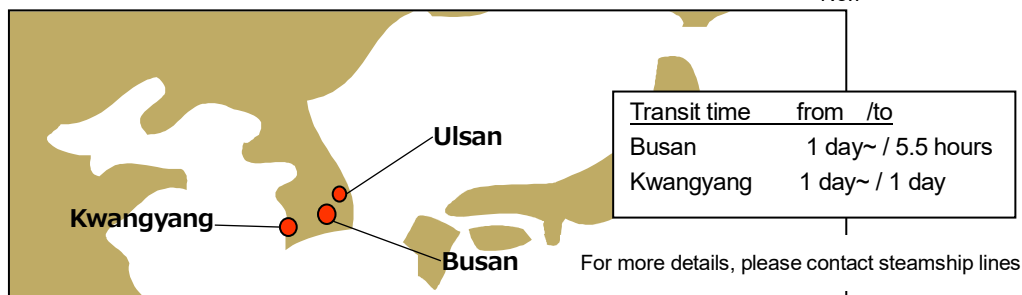

To/From Korea

■ Dong-Jin (KOREA)	FREQUENCY: every Tue /Sat	ROUTE OPENED IN September 1980
Hakata→Tokuyama→Moji→Busan→Moji→Tokuyama→Hakata→Busan→Hakata		
SHIPPING LINES & AGENTS: SOGO UNYU CO., LTD.		TEL : +81-92-663-3210
■ Camellia Line (JAPAN) *Cargo and Passenger RORO Vessel	FREQUENCY: every day	ROUTE OPENED IN December 1990
Hakata→Busan→Hakata		
SHIPPING LINES & AGENTS: GENEQ CORPORATION		TEL : +81-92-663-3015
■ MSC (SWITZERLAND)	FREQUENCY: every Tuesday	ROUTE OPENED IN July 2022
Hakata→Busan→Osaka→Kobe→Hakata		
SHIPPING LINES & AGENTS: HOLME RINGER & CO., LTD.		TEL : +81-92-271-1292
■ NAMSUNG (KOREA)	FREQUENCY: every Thursday	ROUTE OPENED IN February 2022
Hakata→Busan→Hiroshima→Iyomishima→Matsuyama→Imabari→Iyomishima→Mizushima→Hakata		
SHIPPING LINES & AGENTS: HAKATA KOUN CO., LTD.		TEL : +81-92-663-3131
■ CMA CGM Asia Shipping (SINGAPORE)	FREQUENCY: every Friday	ROUTE OPENED IN January 2023
Hakata→Kwangyang→Busan→Shibushi→Oita→Moji→Hakata		
SHIPPING LINES & AGENTS: CMA CGM JAPAN K.K. FUKUOKA BRANCH		TEL : +81-92-235-6750
NIPPON EXPRESS CO., LTD. FUKUOKA SHIPPING BRANCH		TEL : +81-92-663-3511
■ KMTC/NAMSUNG	FREQUENCY: every Saturday	ROUTE OPENED IN October 2023
Hakata→Kanazawa→Kushiro→Muroan→Tomakomai→Ishikari→Akita→Busan→Hakata		
SHIPPING LINES & AGENTS: NIPPON EXPRESS CO., LTD. FUKUOKA SHIPPING BRANCH		TEL : +81-92-663-3511
HAKATA KOUN CO., LTD.		TEL : +81-92-663-3131
■ MSC (SWITZERLAND)	FREQUENCY: every Friday	ROUTE OPENED IN May 2025
Hakata→Busan→Moji→Hibiki→Hakata		
SHIPPING LINES & AGENTS: HOLME RINGER & CO., LTD.		TEL : +81-92-271-1292
■ OCEAN NETWORK EXPRESS (JAPAN)	FREQUENCY: every Saturday	ROUTE OPENED IN April 2024
Hakata→Busan→Osaka→Kobe→Moji→Hakata		
SHIPPING LINES & AGENTS: HAKATA KOUN CO., LTD.		TEL : +81-92-663-3131
■ Heung-A (KOREA)	FREQUENCY: every Tue /Fri	ROUTE OPENED IN September 2025
Hakata→Busan→Hakata→Busan→Moji→Hakata		
SHIPPING LINES & AGENTS: NIPPON EXPRESS CO., LTD. FUKUOKA SHIPPING BRANCH		TEL : +81-92-663-3511
■ SINOKOR (KOREA)	FREQUENCY: every Tuesday	ROUTE OPENED IN February 2026
Hakata→Fukuyama→Mishimakawanoe→Takamatsu→Tokuyama→Busan→Hakata		
SHIPPING LINES & AGENTS: SANKYU INC. FUKUOKA BRANCH		TEL : +81-92-633-3960