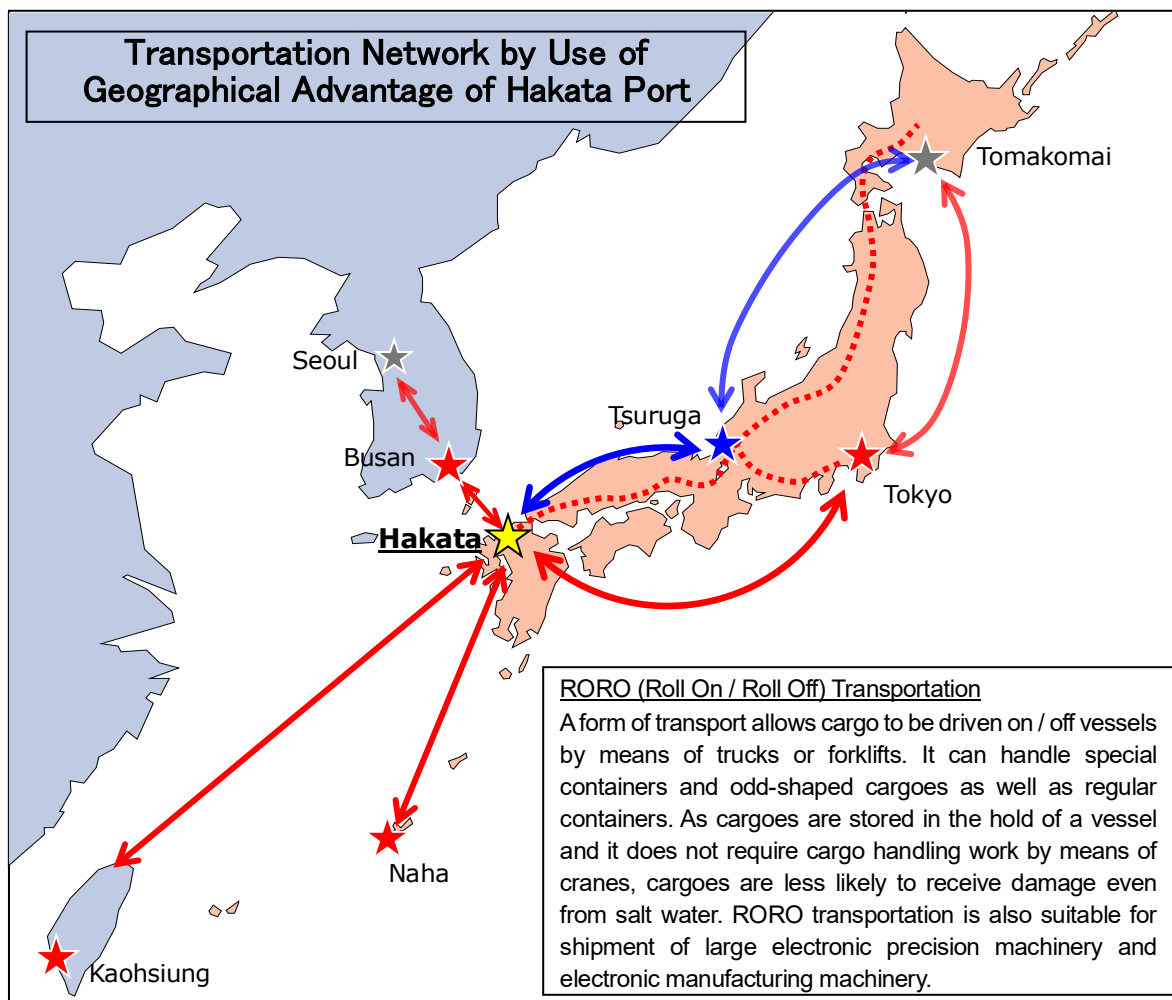

■ HAKATA CROSS SERVICE

SHIPPING LINES & AGENTS: NIPPON EXPRESS CO., LTD. FUKUOKA SHIPPING BRANCH TEL: +81-92-663-3511

■ RORO Service for Busan (Camellia Line)	Hakata→Busan→Hakata (5.5 hours)	FREQUENCY: every day
■ RORO Service for Kaohsiung (RKK Line)	Hakata→Kagoshima→Naha→Miyako→Ishigaki→ Kaohsiung→Naha→Hakata (3.5 days)	FREQUENCY: every week
■ RORO Service for Tokyo (NX Shipping/MOL Sunflower)	(Mon / Fri) Hakata→Iwakuni→Tokyo→Hakata (Wed) Hakata→Matsuyama→Tokyo→Hakata (Tue/Thu/Sat) Hakata→Oita→Tokyo→Hakata (33 hours from Tokyo, 36 hours to Tokyo)	FREQUENCY: every day except Sun
■ RORO Service for Naha (RKK Line)	Hakata→Kagoshima→Naha→Hakata (25 hours)	FREQUENCY: every day except Sun

* This international intermodal transport service can connect with other services such as RORO transport services for Tomakomai via Tokyo, land transport services for Seoul / Wuxi / Suzhou / Hangzhou / Hefei, and railway transport / trucking services which cover various parts of Japan. The service is also started to connect with domestic / international air transportation.

■ Liner Container Service to/from Naha SHIPPING LINES & AGENTS: Kamigumi Co., Ltd. +81-92-673-0376

■ Hakata-Naha Service (MKK LINE)	Hakata→Naha→Hakata (37 hours)	FREQUENCY: 6 services / week

■ Liner Container Service to/from Naha SHIPPING LINES & AGENTS: MarusanKaion CO., LTD. +81-92-674-1588

■ Hakata-Naha Service (MarusanKaion)	Hakata→Naha→Hakata (39 hours)	FREQUENCY: 3 services / week

■ Japan Sea RORO Service SHIPPING LINES & AGENTS: Kinkai Yusen Kaisha Ltd. +81-92-710-4401

■ Hakata-Tsuruga RORO Service	Hakata→Tsuruga→Hakata (19 hours)	FREQUENCY: 3 services / week

■ (Reference) Railway Service Japan Freight Railway Company +81-92-632-8254

■ Domestic Railway Service (JR Freight) +81-92-632-8254	To/From Hokkaido, Tohoku, Niigata, Hokuriku, Tokyo, Kanto, Kita-Kanto, Tokai, Himeji, Osaka and other parts of Japan (Sapporo: 43h, Tokyo: 18h, Osaka: 12h)	FREQUENCY: every day