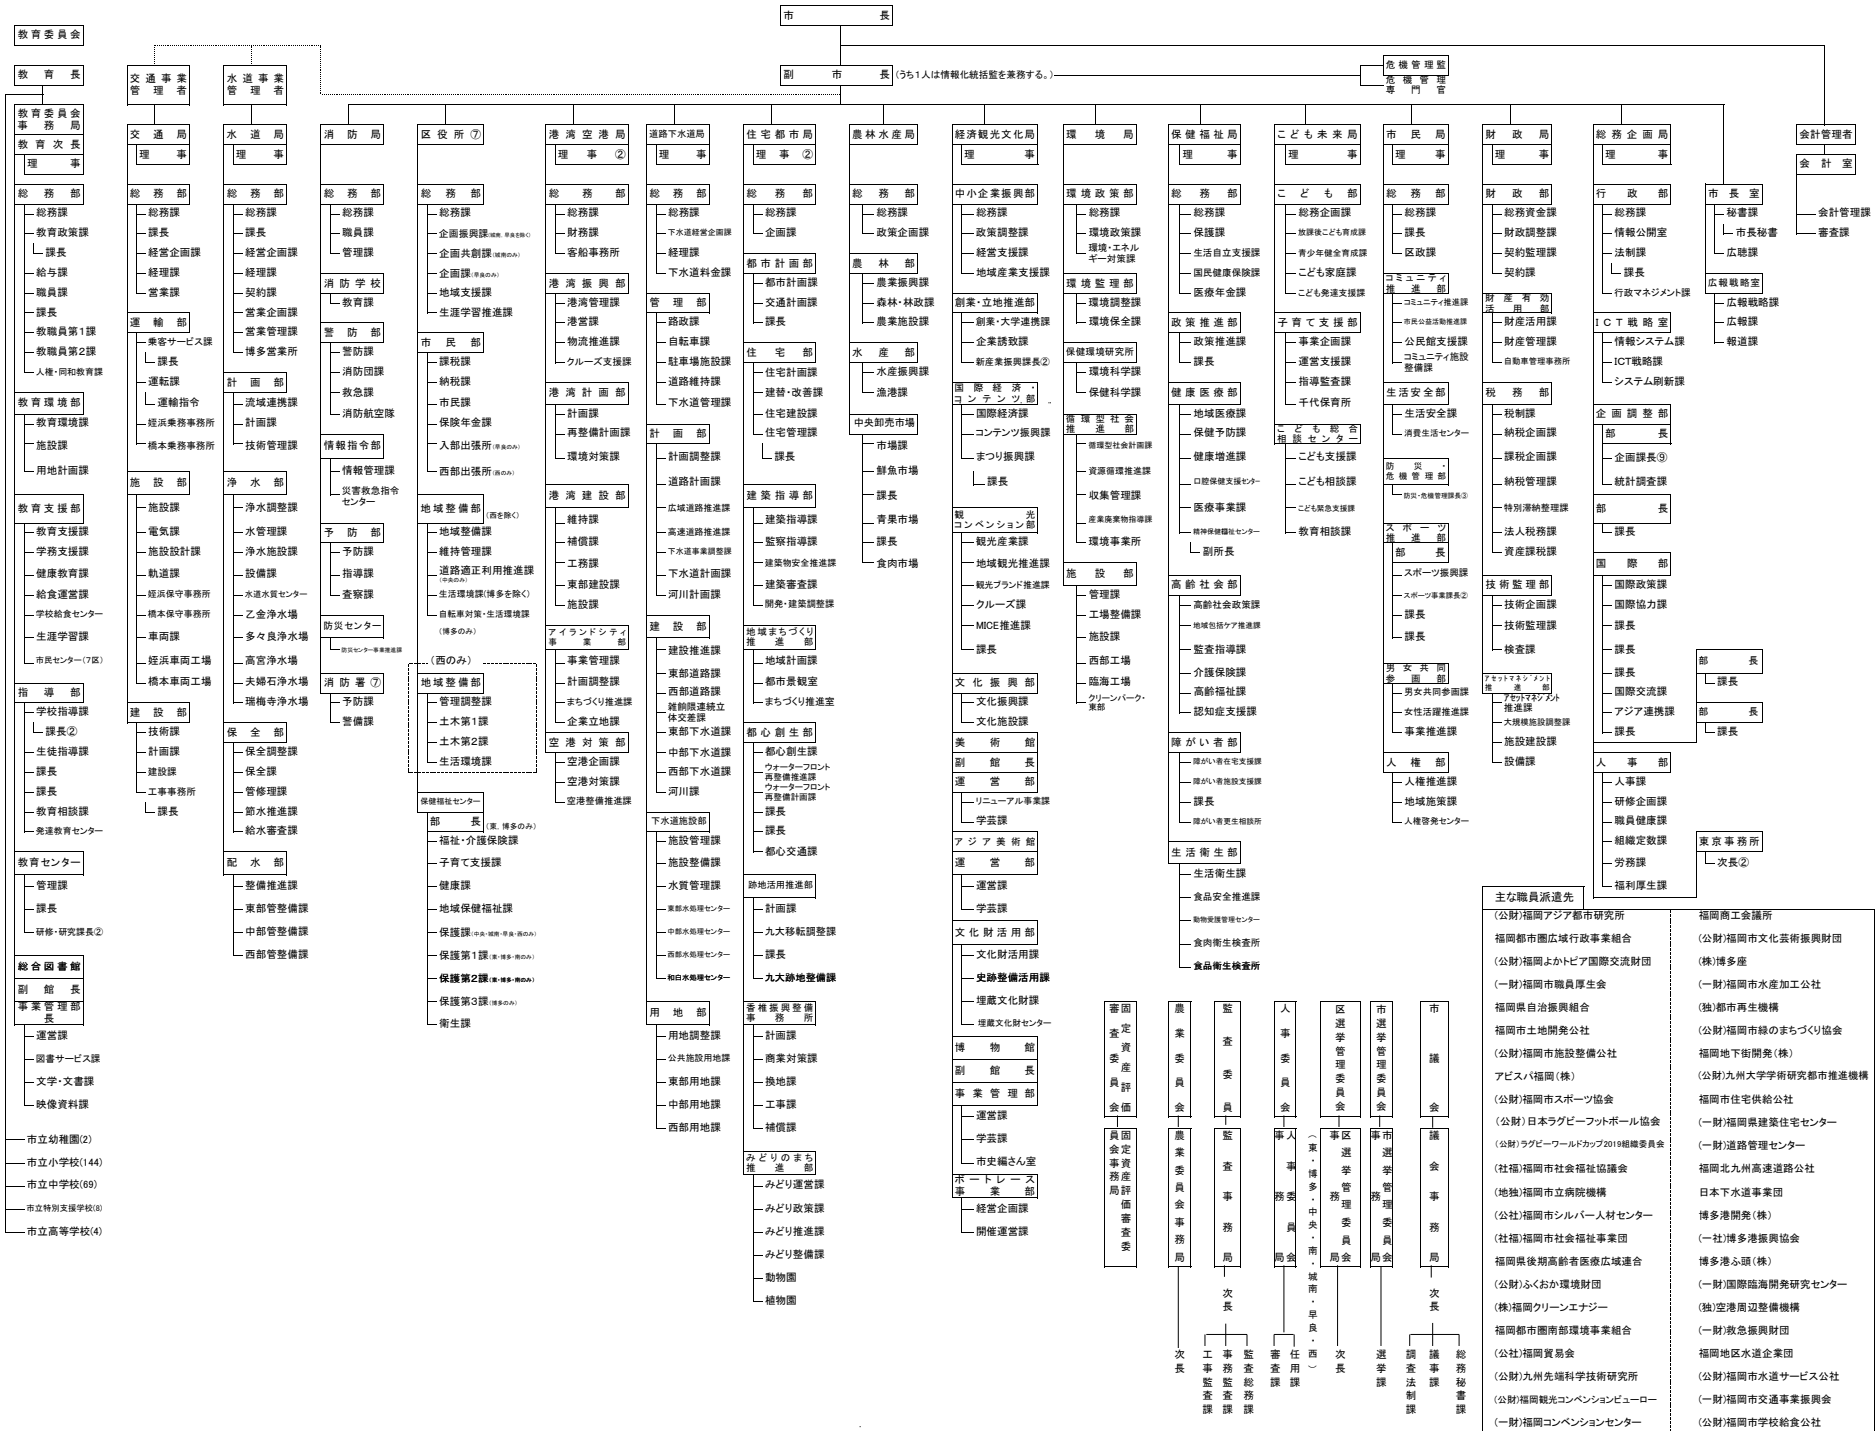

福岡市の組織

平成30年4月1日現在

Table listing major staff appointments (主要職員派遣先) and their respective organizations, including various research institutes, public corporations, and private companies.